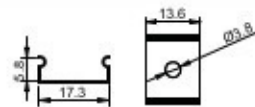

tecnoled

Led Light Line

SURFACE MOUNTED SERIES

LS-5208

ALU PROFILE

LS-5208 ALU 6063-T5 1M,2M,3M

COVER

LS-5208 PC PC 1M,2M,3M Push In

ACCESSORIES

End Cap

Clip

Stainless steel