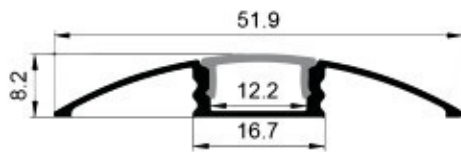

tecnoled

Led Light Line

SURFACE MOUNTED SERIES

LS-5208

ALU PROFILE

LS-5208 ALU 6063-T5 1M,2M,3M

COVER

LS-5208 PC PC 1M,2M,3M Push In