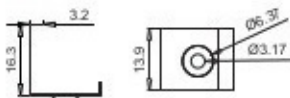

White

Black

Silver

Clip

Stainless steel

Other

Straight Connector

L Shape connecto