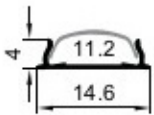

tecnoled

Led Light Line

C FREESTYLE BENDING SERIES

LC-1407

LC-1507

LC-1807

ALU PROFILE

LC-1407 ALU

6063-T5

1M,2M,3M

Silver

Black

White

COVER

LC-1407 PC

PC

1M,2M,3M

Push In

Opal

Diffuser

Clear

ACCESSORIES

End Cap

White

Black

Silver

Clip

Stainless steel