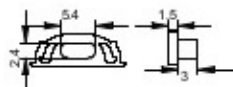

1M,2M,3M

Push In

Opal

Diffuser

Clear

ACCESSORIES

End Cap

White