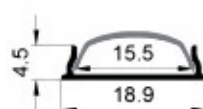

tecnoled

Led Light Line

C FREESTYLE BENDING SERIES

LC-1407

LC-1507

LC-1807

ALU PROFILE

LC-1407 ALU

6063-T5

1M,2M,3M

Silver

Black

White

COVER

LC-1407 PC

PC

1M,2M,3M

Push In

Opal

Diffuser

Clear

ACCESSORIES

End Cap

White

Black

Silver

Clip

Stainless steel