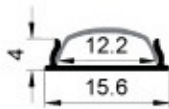

tecnoled

Led Light Line

C FREESTYLE BENDING SERIES

LC-1407

LC-1507

LC-1807

ALU PROFILE

LC-1407 ALU

6063-T5

1M,2M,3M

Silver

Black

White

COVER

LC-1407 PC

PC

1M,2M,3M

Push In

Opal

Diffuser

Clear

ACCESSORIES

End Cap

White

Black

Silver

Clip

Stainless steel