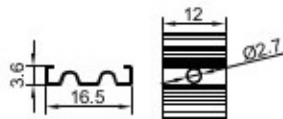

White

Black

Silver

Clip