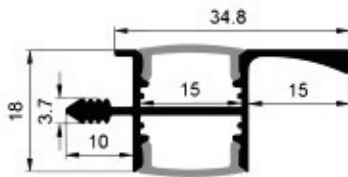

tecnoled

Led Light Line

CABINET SPECIAL SERIES

LE-3418B

ALU PROFILE

LE-3418B ALU 6063-T5 1M,2M,3M

Silver

Black

White

COVER

LE-3418B PC PC 1M,2M,3M Push In

Opal

Diffuser

Clear