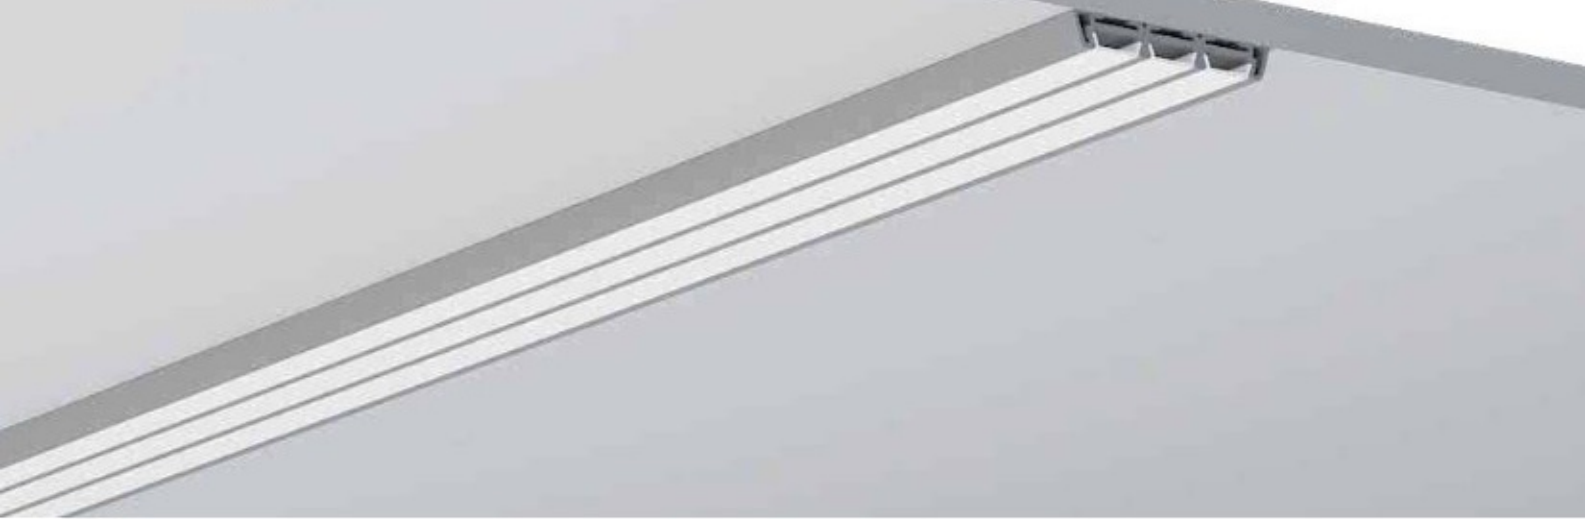

tecnoled

Led Light Line

SURFACE MOUNTED SERIES

LS-6009

ALU PROFILE

LS-6009 ALU 6063-T5 1M,2M,3M

Silver

Black

White

COVER

LS-6009 PC PC 1M,2M,3M Slide In

Opal

Diffuser

Clear

ACCESSORIES

End Cap

White

Black

Silver