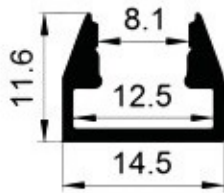

tecnoled

Led Light Line

CABINET SPECIAL SERIES

LS-1412

ALU PROFILE

LS-1412 ALU 6063-T5 1M,2M,3M

Silver

Black