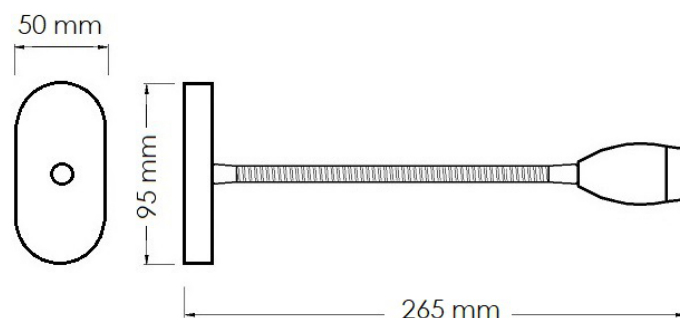

Accessori
Accessories

Kit :
2 pcs VITE TCB 2,9x16