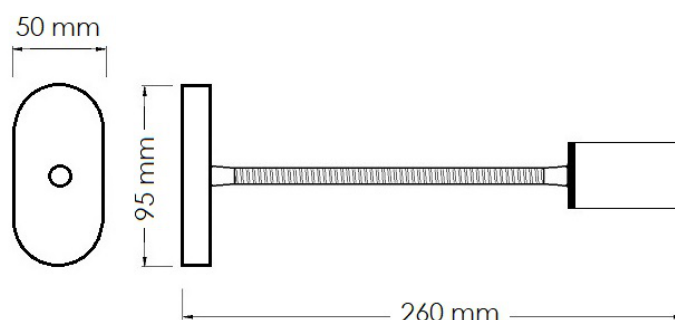

Accessori
Accessories

Kit :
2 pcs VITE TCB 2,9x16