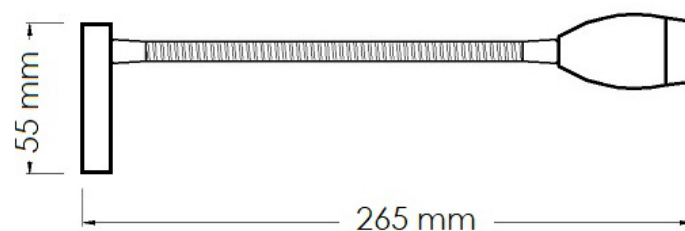

Accessori
Accessories

Kit :
2 pcs VITE TCB 2,9x16