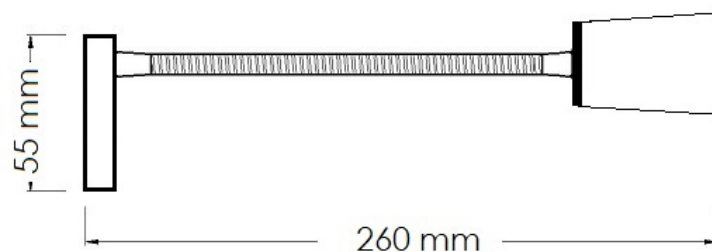

Accessori
Accessories

Kit :
2 pcs VITE TCB 2,9x16